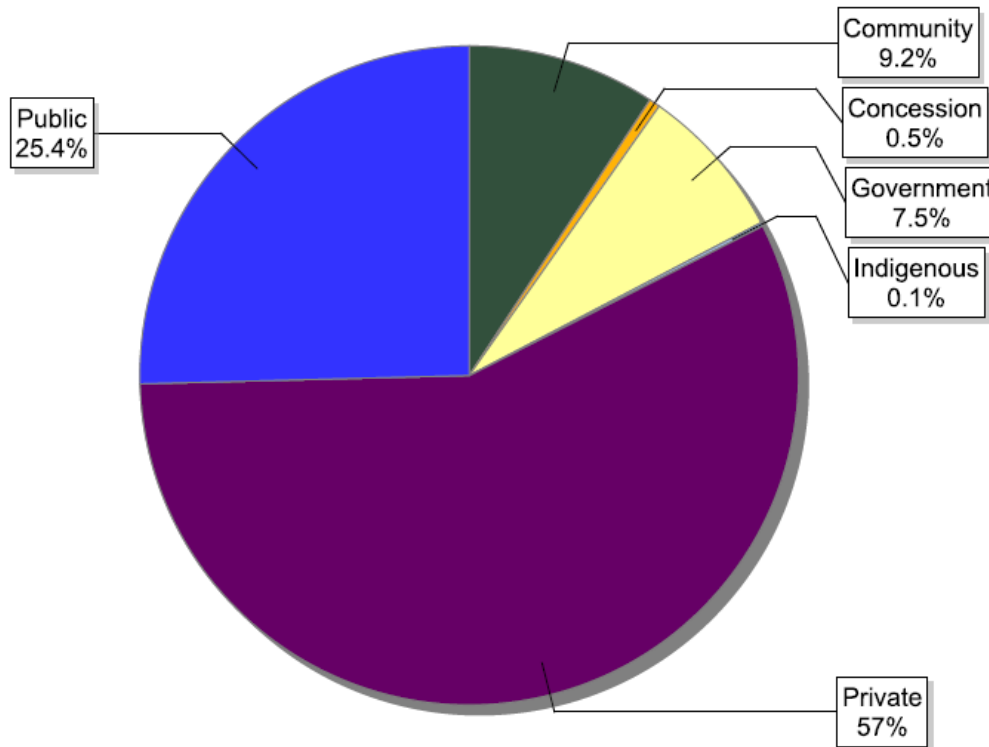

FSC certificates by tenure ownership: number of certificates globally

Information as of 15/03/2012	Number of Certificates
Community	103
Concession	6
Government	84
Indigenous	2
Private	636
Public	283
Total	1114