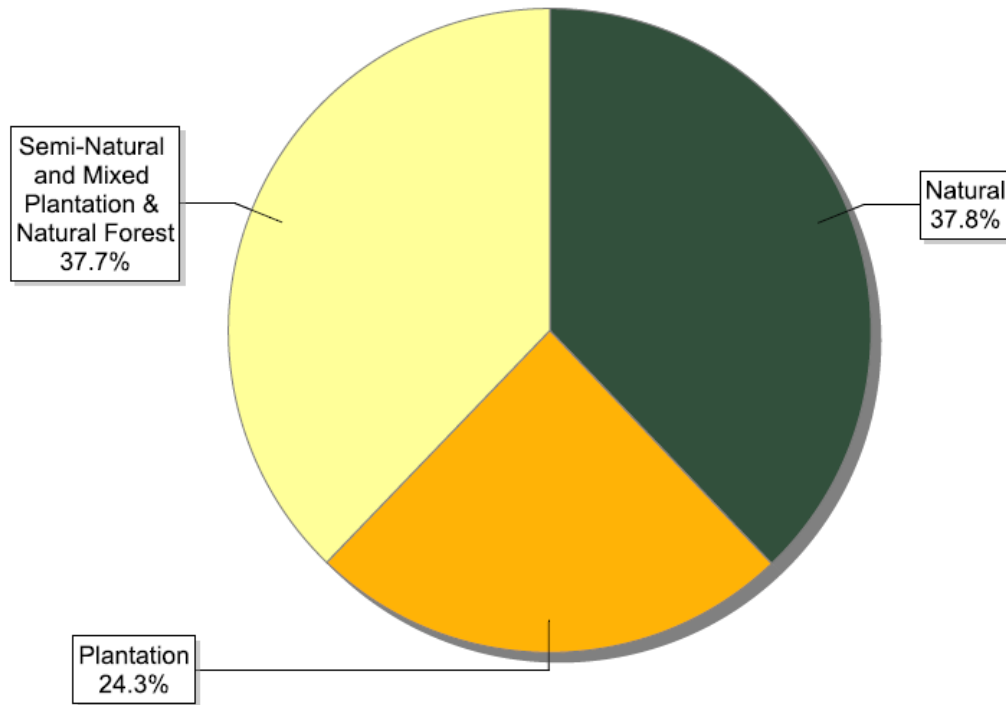

FSC certificates by forest type: number of certificates globally

Information as of 15/03/2012	Number of certificates
Natural	422
Plantation	271
Semi-Natural and Mixed Plantation & Natural Forest	421
Total	1114