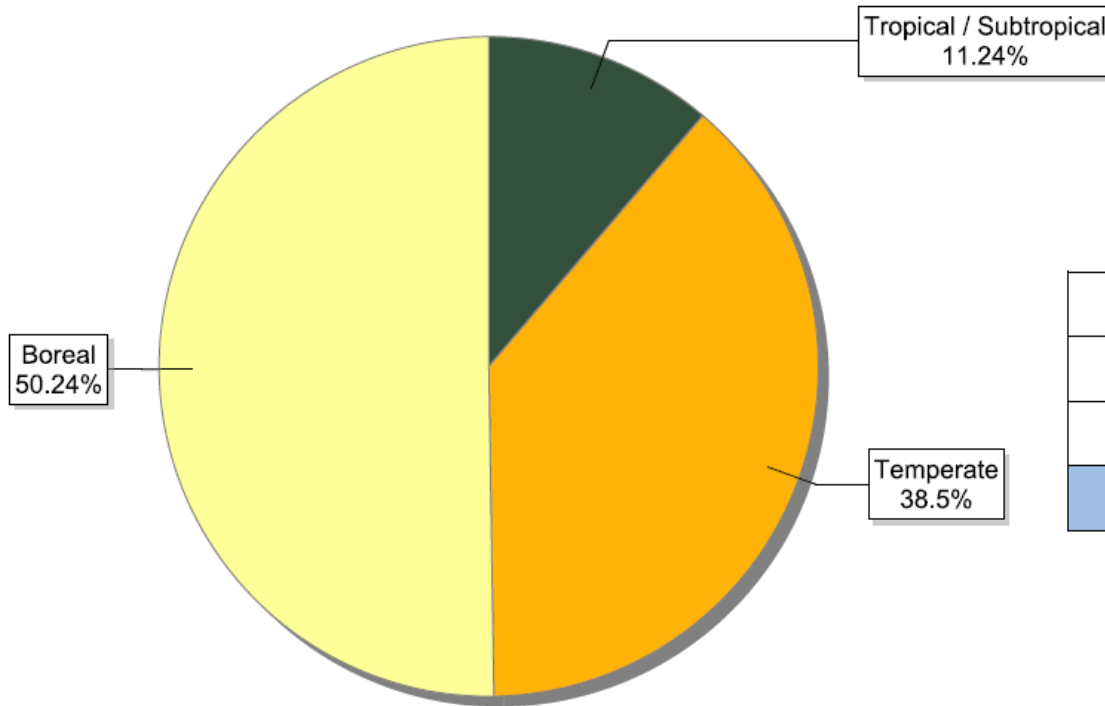

FSC certificates by biomes: global certified area

Information as of 15/03/2012	Forest area (million ha)
Boreal	73.91
Temperate	56.65
Tropical / Subtropical	16.54
Total	147.10