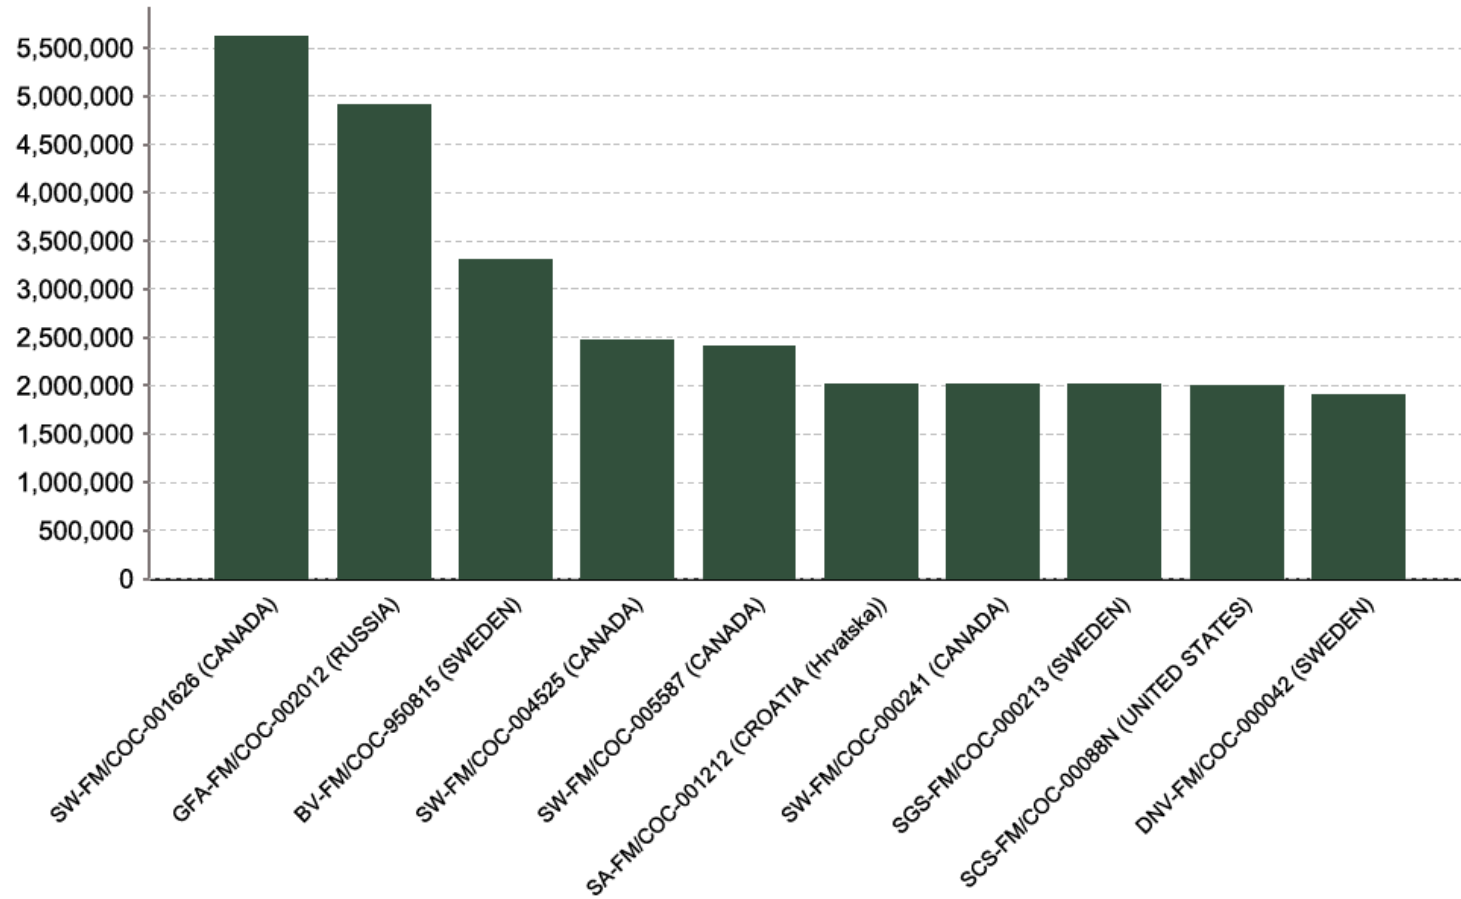

Ten largest FSC certificates