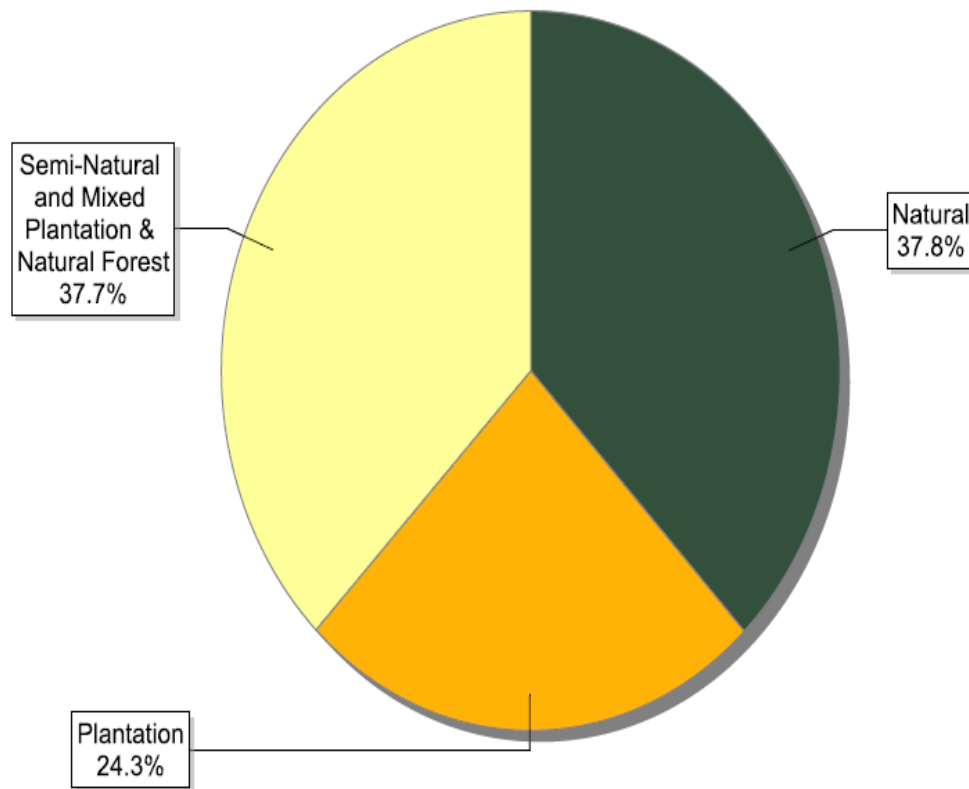

FSC certificates by biomes: number of certificates globally

Information as of 15/03/2012	Number of certificates
Natural	422
Plantation	271
Semi-Natural and Mixed Plantation & Natural Forest	421
Total	1114