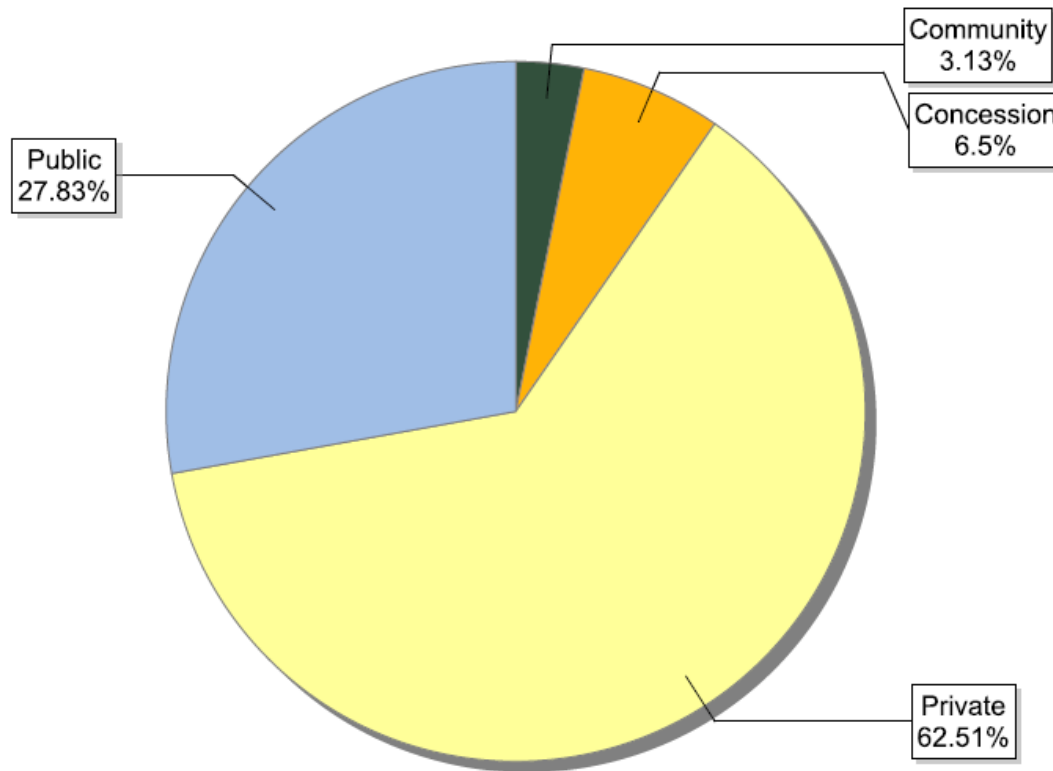

FSC certificates by tenure management: global certified area

Information as of 15/03/2012	Forest area (million ha)
Community	4.61
Concession	9.57
Private	91.97
Public	40.95
Total	147.10