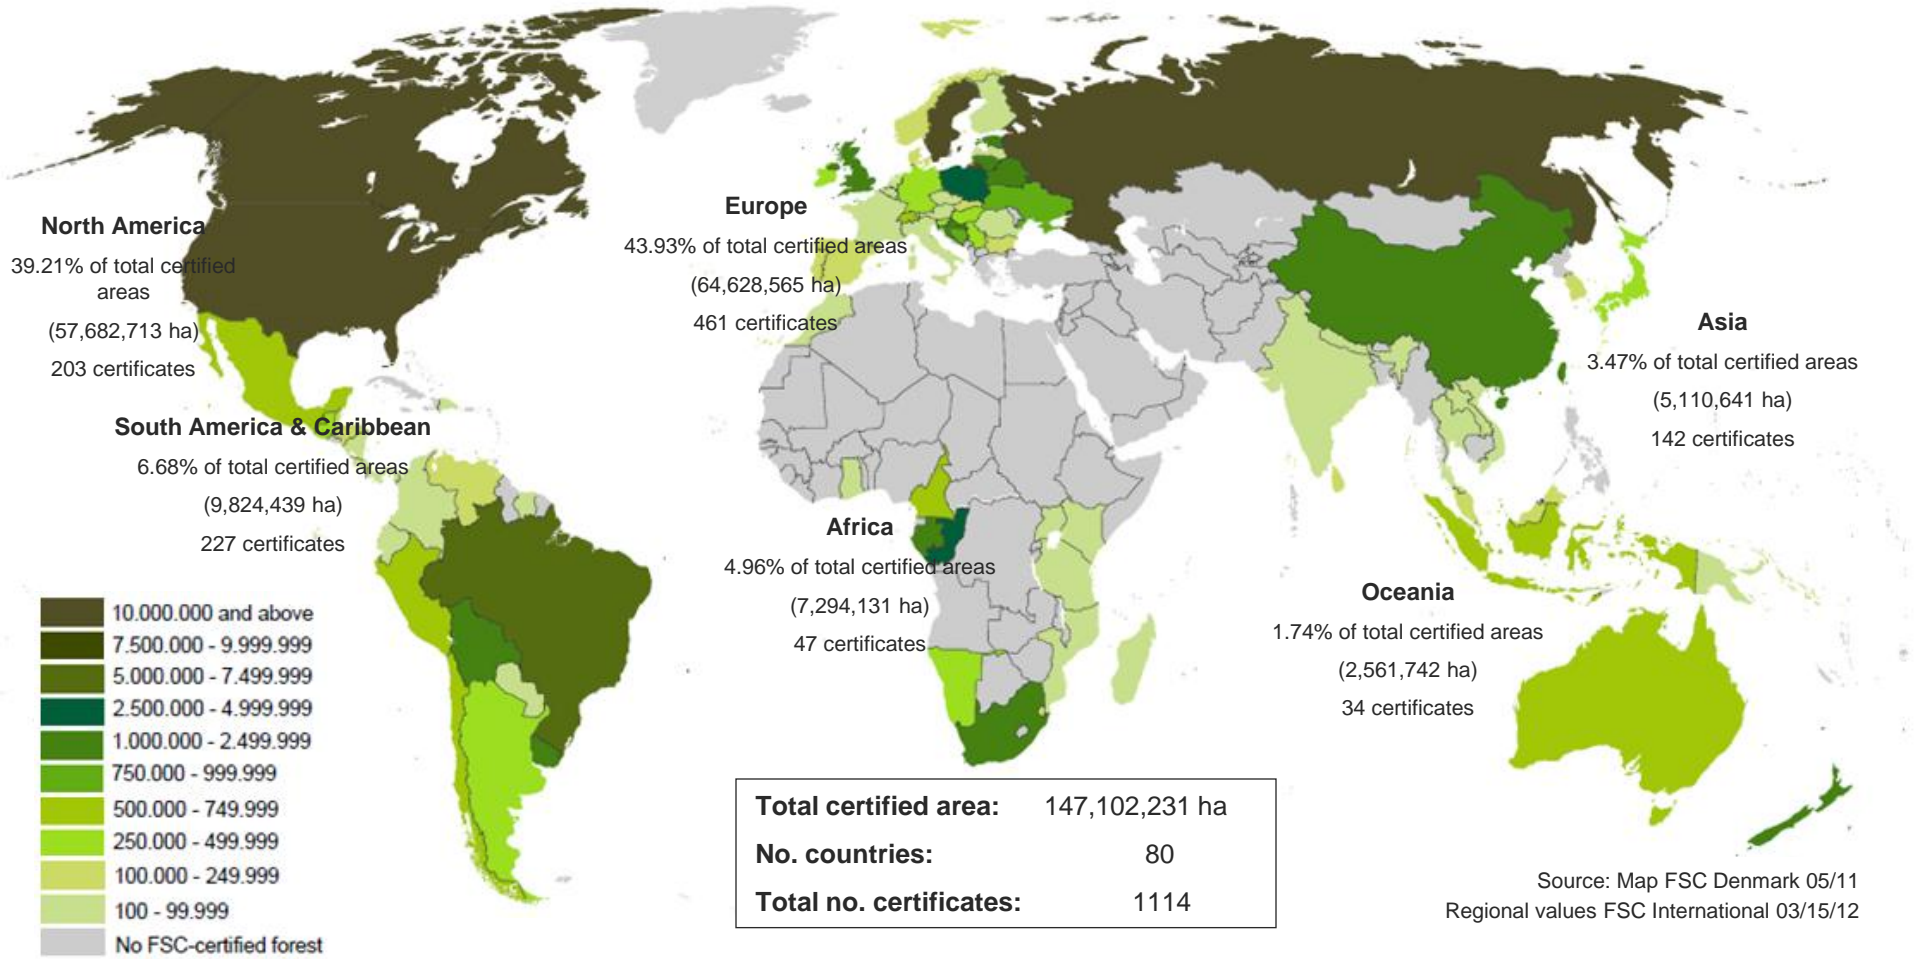

# Global FSC certificates: type and distribution

April 2012

### Global FSC certified forest area: by region

## Global FSC certified forest area: by region

Africa	Total area (ha)	No.
CAMEROON	820,630	5
CONGO, THE REPUBLIC OF	2,478,943	3
GABON	1,873,505	3
GHANA	1,778	1
KENYA	628	1
MADAGASCAR	1,000	1
MOZAMBIQUE	51,550	2
NAMIBIA	275,173	3
SOUTH AFRICA	1,530,674	20
SWAZILAND	110,897	3
TANZANIA, UNITED	46,964	2
UGANDA	102,389	3
<b>Grand total</b>	<b>7,294,131</b>	<b>47</b>

Latin America & Caribbean	No.
ARGENTINA	75
BELIZE	4
BOLIVIA	21
BRAZIL	855
BRITISH VIRGIN ISLANDS	2
CAYMAN ISLANDS	1
CHILE	85
COLOMBIA	15
COSTA RICA	5
ECUADOR	3
EL SALVADOR	1
GUATEMALA	13