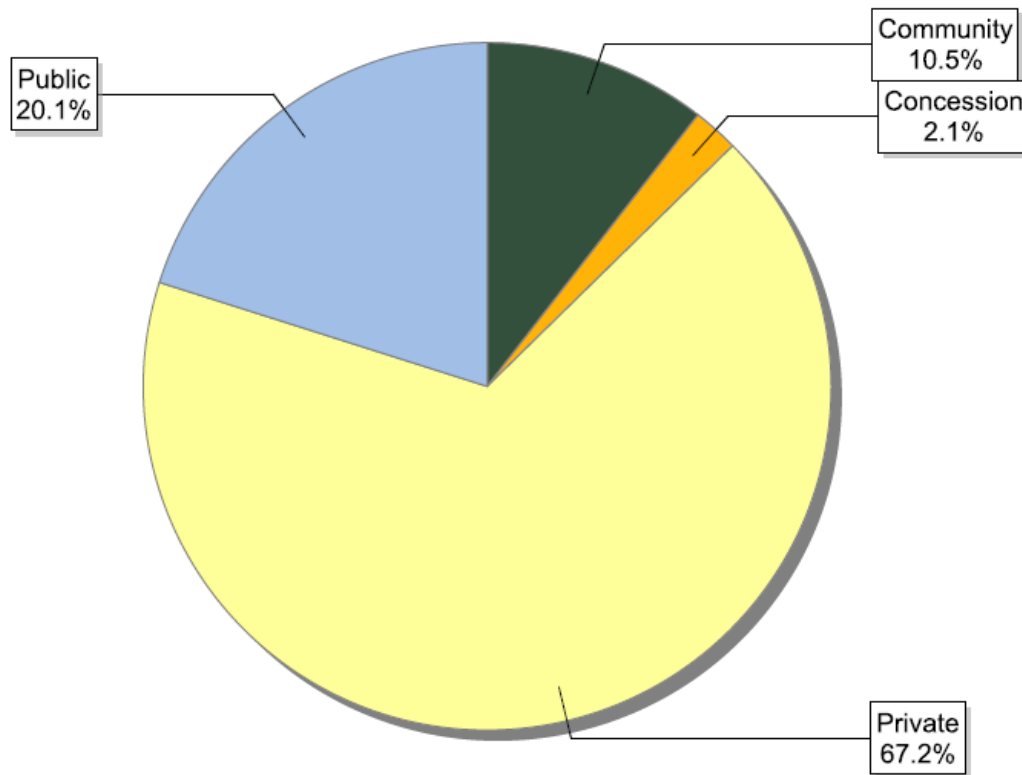

FSC certificates by tenure management: number of certificates globally

Information as of 15/03/2012	Number of Certificates
Community	117
Concession	24
Private	749
Public	224
Total	1114