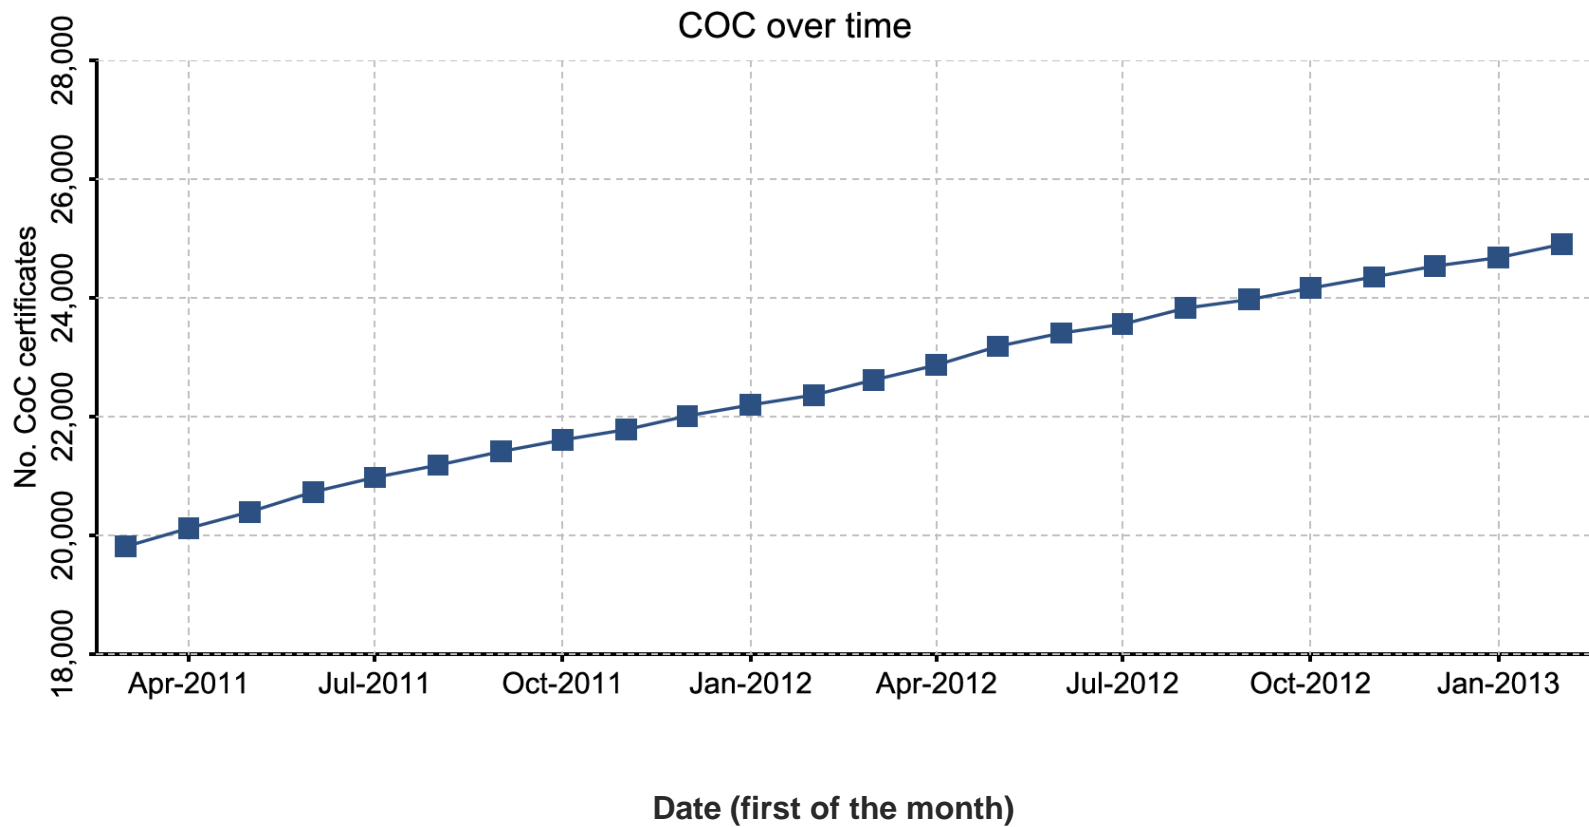

Information as of 15/01/2013

No. countries: 111

Total no. certificates: 24789

FSC forest management certificate growth since 2011 (FM and FM/CoC)

FSC supply chain growth since 2011 (chain of custody certificates – CoC)