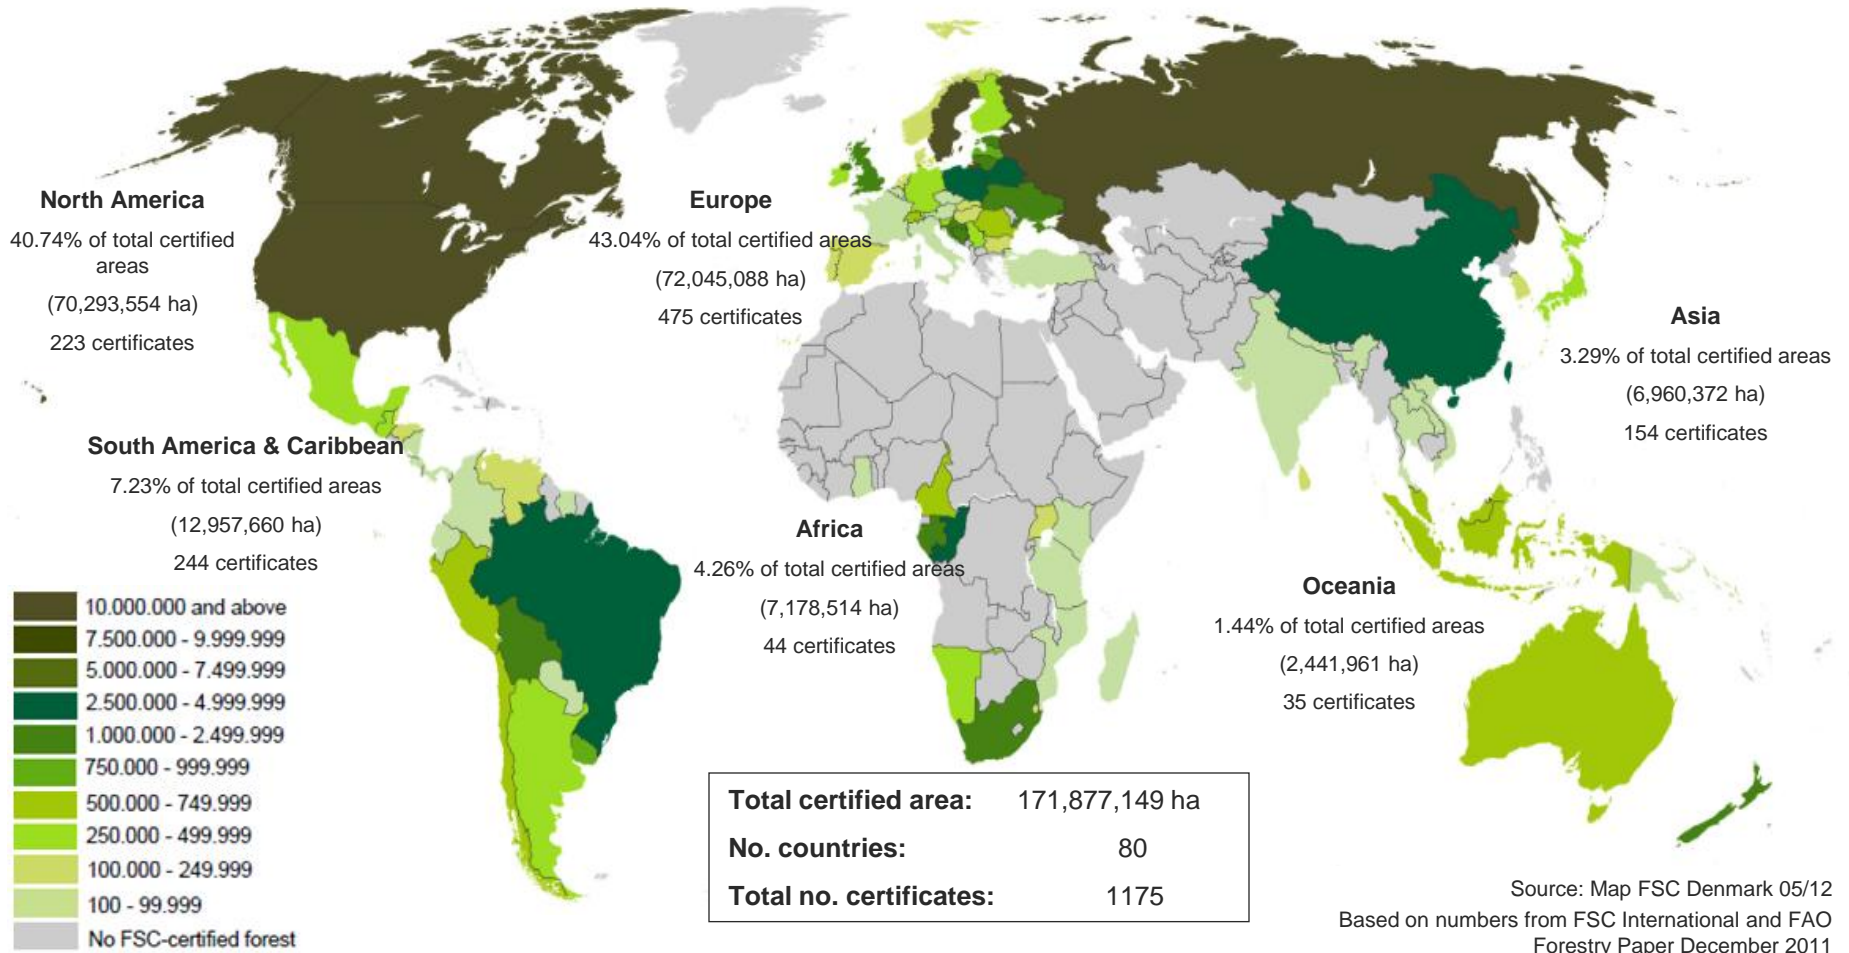

Global FSC certificates: type and distribution

February 2013

Global FSC certified forest area: by region

Source: Map FSC Denmark 05/12
Based on numbers from FSC International and FAO Forestry Paper December 2011

Global FSC certified forest area: by region

Africa	Total area (ha)	No.
CAMEROON	727,707	4
CONGO, THE REPUBLIC OF	2,478,943	3
GABON	1,873,505	3
GHANA	1,588	1
KENYA	828	1
MADAGASCAR	1,000	1
MOZAMBIQUE	5,310	1
NAMIBIA	278,062	3
SOUTH AFRICA	1,511,739	19
SWAZILAND	80,321	2
TANZANIA, UNITED	112,779	2
UGANDA	106,954	4
Grand total	7,178,514	44

UKRAINE	1,580,201	10
UNITED KINGDOM	1,583,417	58
Grand total	72,045,088	475

Latin America & Caribbean	Total area (ha)	No.
ARGENTINA	305,009	18
BELIZE	189,932	2
BOLIVIA	1,059,030	10
BRAZIL	7,307,966	92
CHILE	1,171,129	20
COLOMBIA	113,470	6
COSTA RICA	41,925	15
ECUADOR	53,944	4
GUATEMALA	500,143	12
HONDURAS	149,303	4
NICARAGUA	23,545	6
PANAMA	14,265	8
PARAGUAY	19,487	2
PERU	959,722	15
SURINAME	89,124	2
URUGUAY	840,033	29
VENEZUELA	139,634	1
Grand total	12,957,660	244

Latin America & Caribbean	No.
ARGENTINA	90
BELIZE	4
BOLIVIA	22
BRAZIL	926
BRITISH VIRGIN ISLANDS	5
CAYMAN ISLANDS	1
CHILE	95
COLOMBIA	27

Global FSC chain of custody certificates: by region

COSTA RICA	5
ECUADOR	3
EL SALVADOR	1
GUATEMALA	15
HONDURAS	3
NICARAGUA	5
PANAMA	1
PARAGUAY	4
PERU	30
SURINAME	1
URUGUAY	30
VENEZUELA	2
Grand total	1270