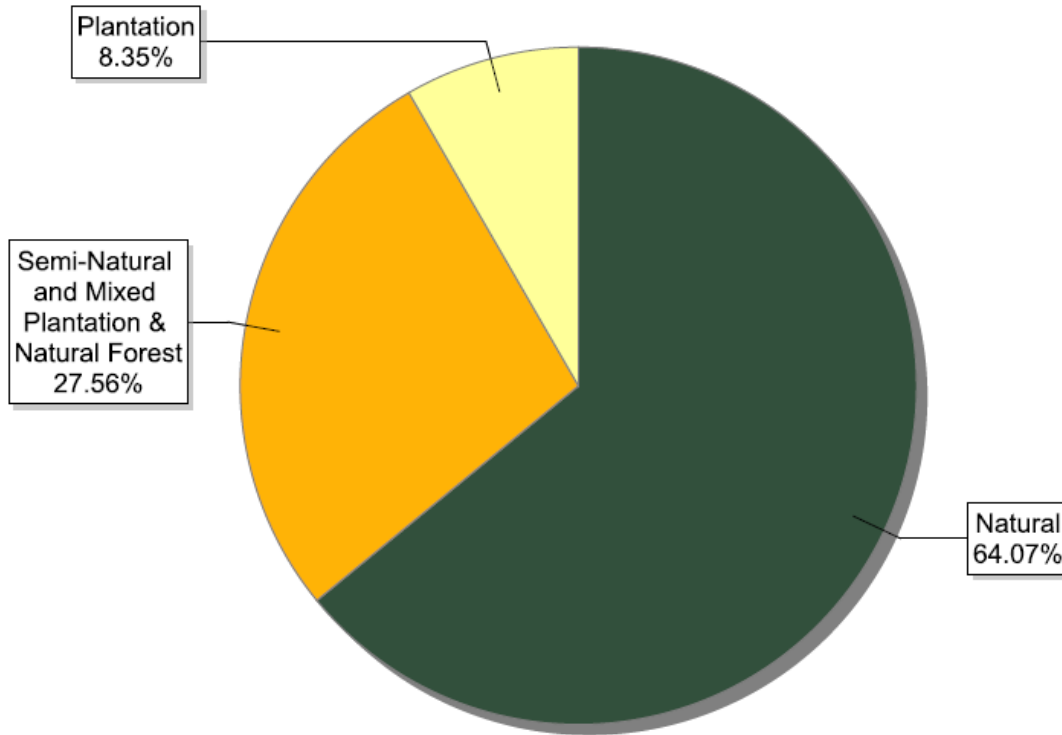

FSC certificates by forest type: global certified area

Information as of 15/01/2013	Forest area (million ha)
Natural	110.13
Plantation	14.36
Semi-Natural and Mixed Plantation & Natural Forest	47.39
Total	171.88