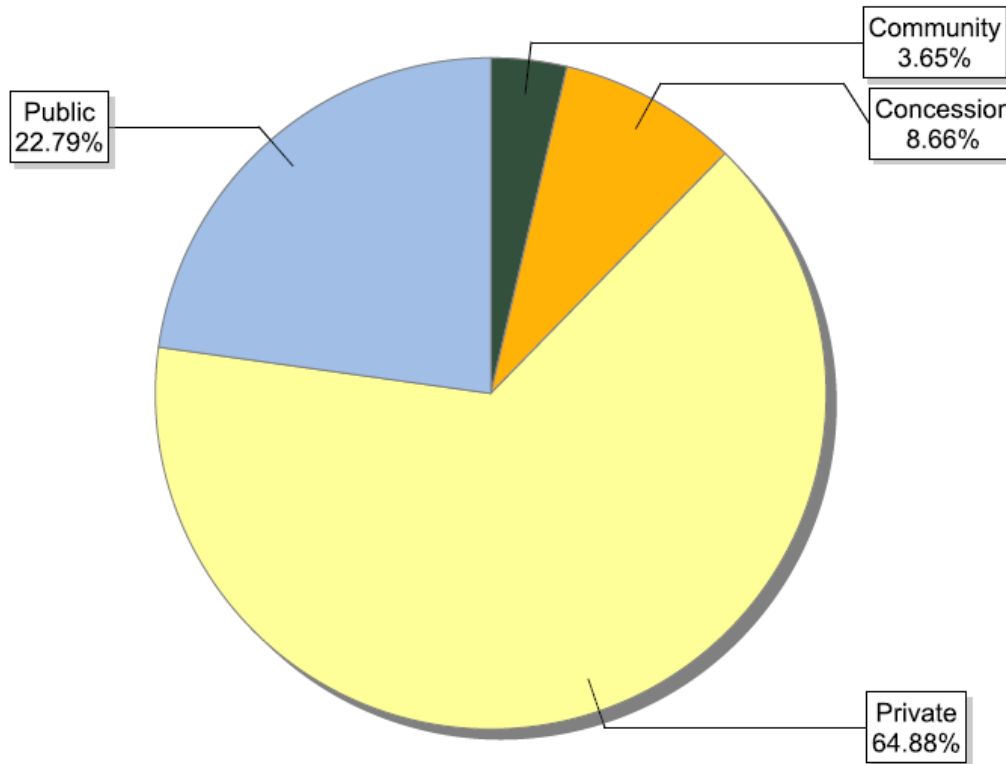

FSC certificates by tenure management: global certified area

Information as of 15/01/2013	Forest area (million ha)
Community	6.27
Concession	14.89
Private	111.53
Public	39.18
Total	171.88