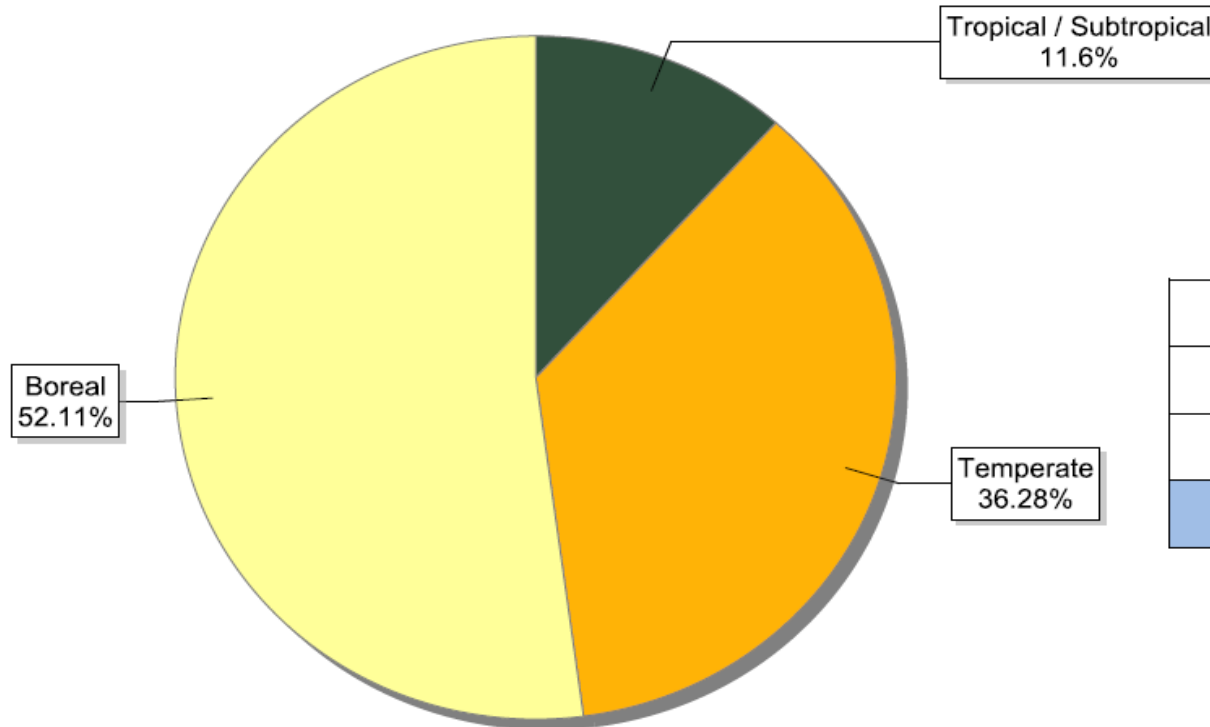

FSC certificates by biomes: global certified area

Information as of 15/01/2013	Forest area (million ha)
Boreal	89.57
Temperate	62.36
Tropical / Subtropical	19.95
Total	171.88