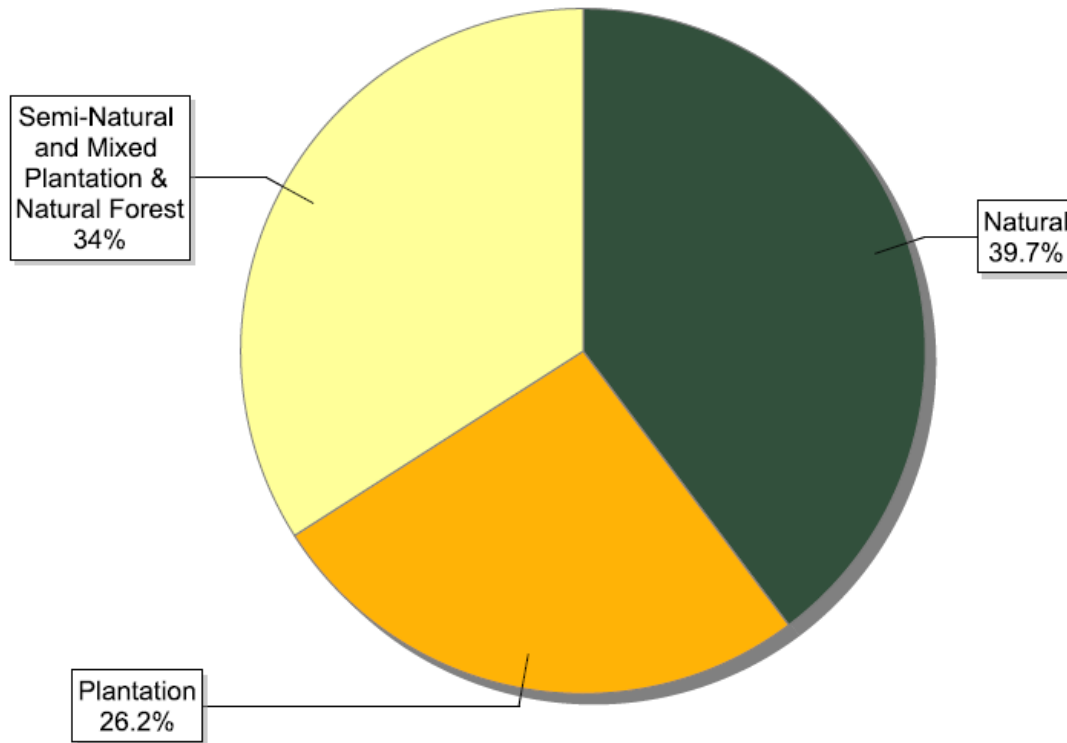

FSC certificates by forest type: number of certificates globally

Information as of 15/01/2013	Number of certificates
Natural	467
Plantation	308
Semi-Natural and Mixed Plantation & Natural Forest	400
Total	1175