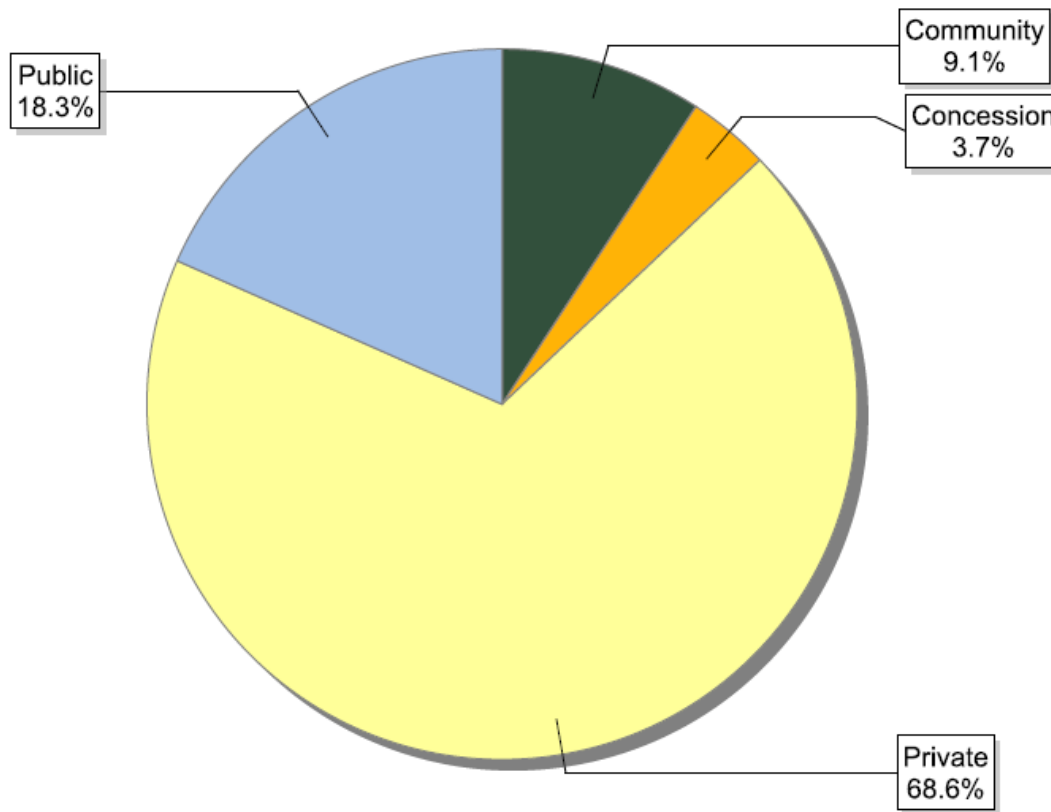

FSC certificates by tenure management: number of certificates globally

Information as of 15/01/2013	Number of Certificates
Community	108
Concession	44
Private	807
Public	216
Total	1175