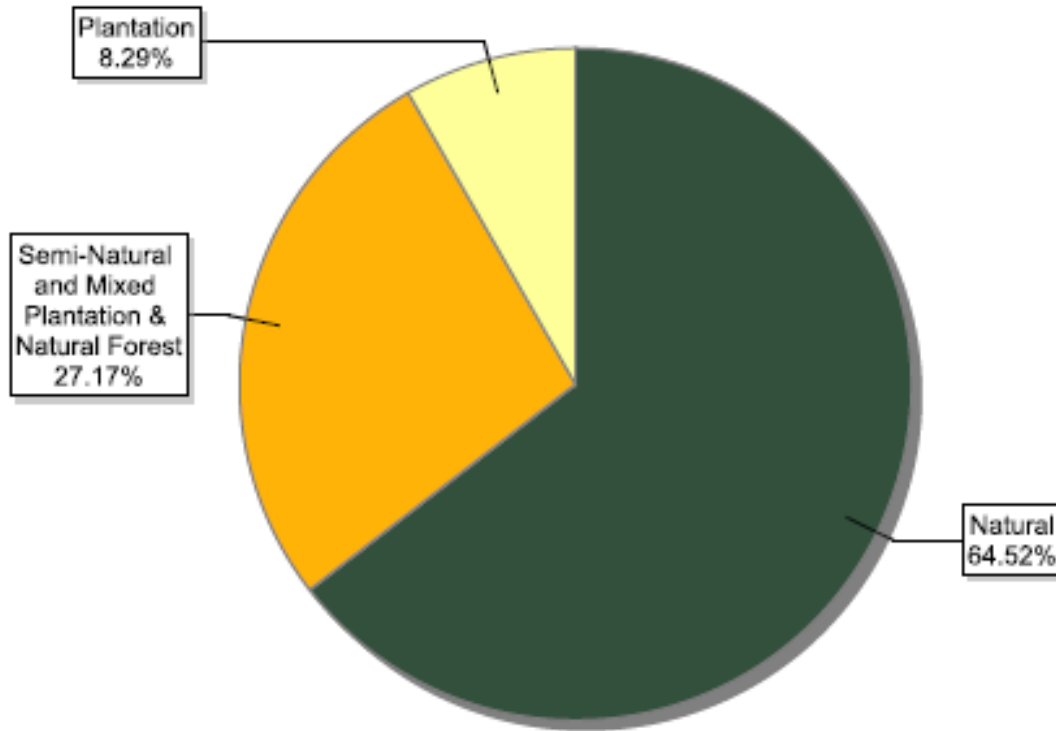

FSC certificates by forest type: global certified area

Information as of 15/10/2013	Forest area (million ha)
Natural	116.50
Plantation	14.98
Semi-Natural and Mixed Plantation & Natural Forest	49.06
Total	180.54