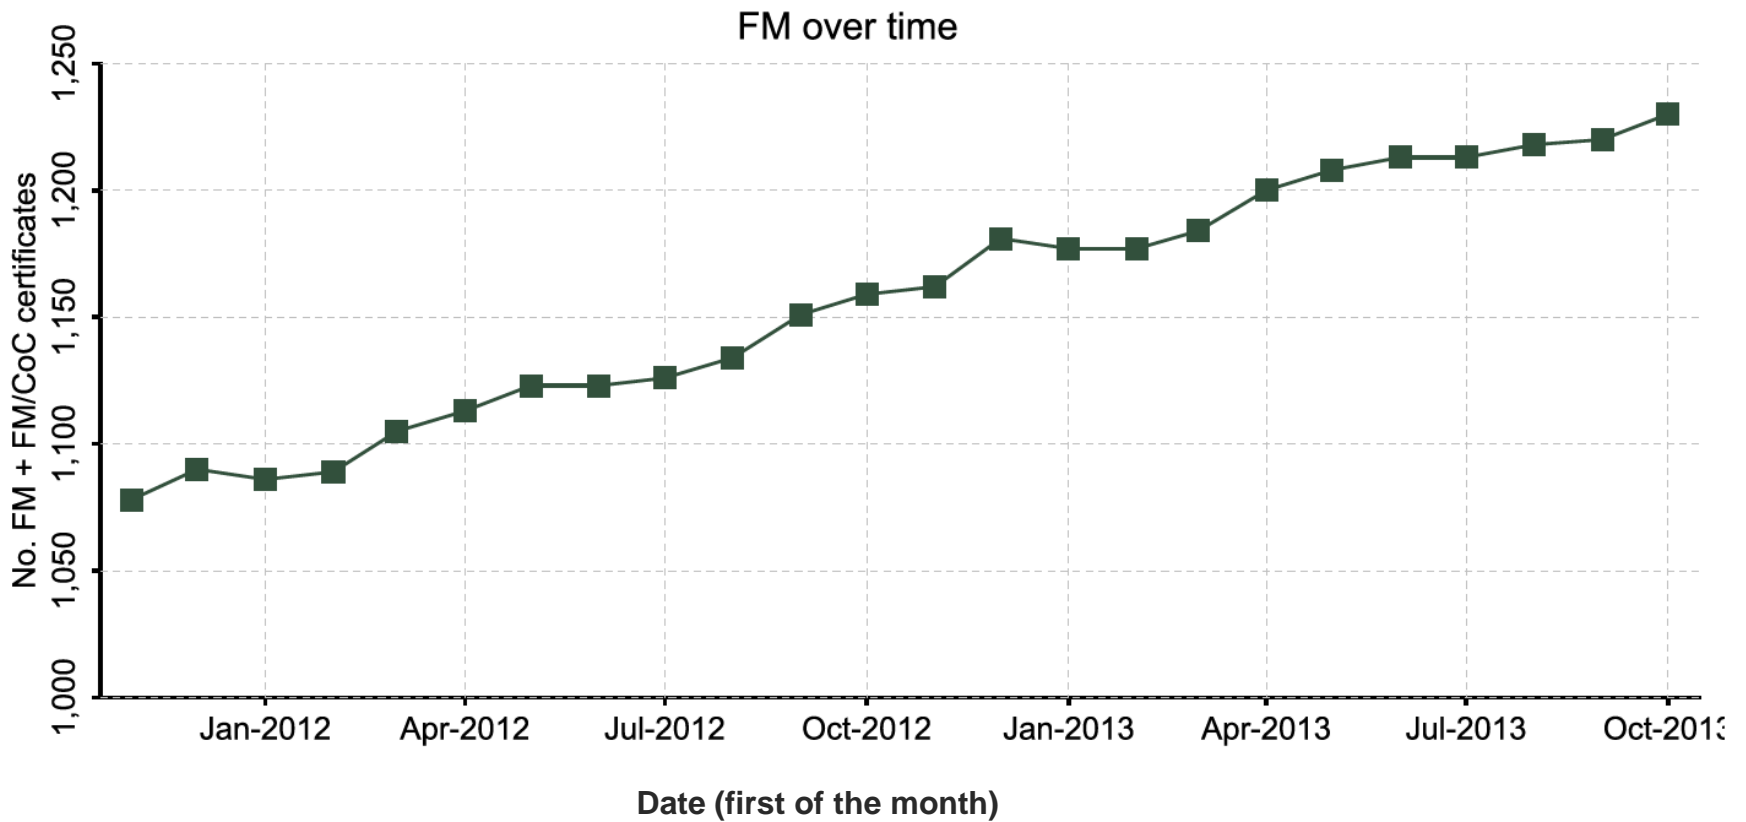

Global FSC chain of custody certificates: by region

COSTA RICA	4
ECUADOR	7
EL SALVADOR	1
GUATEMALA	14
HONDURAS	3
NICARAGUA	2
PANAMA	2
PARAGUAY	4
PERU	31
SURINAME	1
URUGUAY	28
VENEZUELA	3
VIRGIN ISLANDS (U.S.)	1
Grand total	1390

Grand total	470

North America	No.
BAHAMAS	1
CANADA	975
MEXICO	72
PUERTO RICO	4
UNITED STATES	3285
Grand total	4337

Information as of 15/10/2013
No. countries: 114
Total no. certificates: 26998

Oceania	No.
AUSTRALIA	312
BRUNEI DARUSSALAM	1
FIJI	2
GUAM	1
NEW ZEALAND	150
PAPUA NEW GUINEA	2
SOLOMON ISLANDS	2

FSC forest management certificate growth since 2011 (FM and FM/CoC)