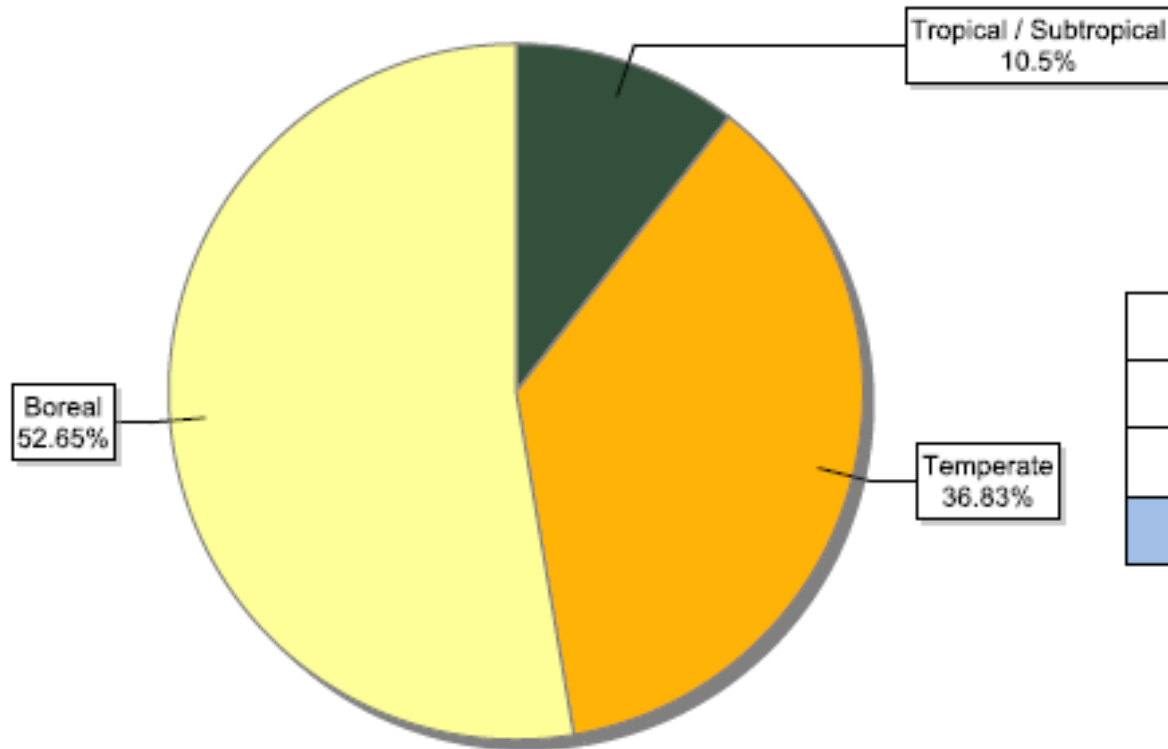

FSC certificates by biomes: global certified area

Information as of 15/10/2013	Forest area (million ha)
Boreal	95.07
Temperate	66.50
Tropical / Subtropical	18.97
Total	180.54