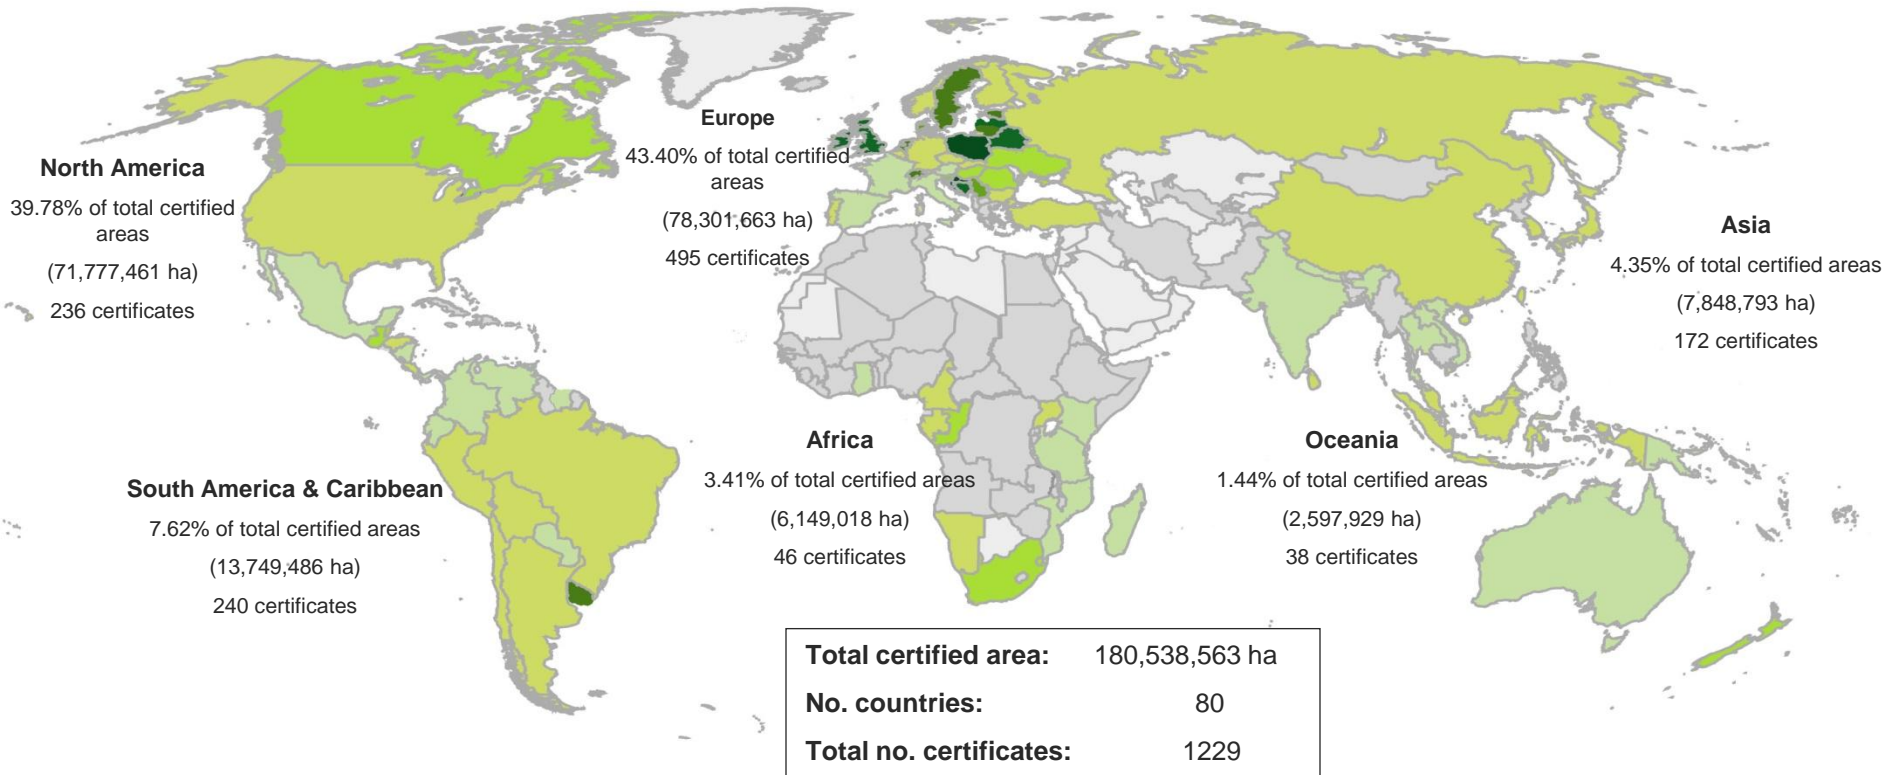

Global FSC certificates: type and distribution

November 2013

Global FSC certified forest area: by region

Percentage of total FSC certified forest area

EXPLANATION

Country name
Hectare certified forest

(= % of total forest cover / % of production forest cover)
% increase or decrease since August 2012

Based on numbers from FSC International and FAO Forestry Paper
February 2013

Global FSC certified forest area: by region

Africa	Total area (ha)	No.
CAMEROON	1,013,374	5
CONGO, THE REPUBLIC OF	1,574,310	2
GABON	1,436,805	2
GHANA	1,675	1
KENYA	628	1
MOZAMBIQUE	51,550	2
NAMIBIA	248,294	5
SOUTH AFRICA	1,564,212	20
SWAZILAND	112,308	3
TANZANIA, UNITED	112,779	2
UGANDA	33,082	3
Grand total	6,149,018	46

UKRAINE	1,244,047	10
UNITED KINGDOM	1,594,943	47
Grand total	78,301,663	495

Latin America & Caribbean	Total area (ha)	No.
ARGENTINA	240,589	10
BELIZE	166,857	2
BOLIVIA	907,897	9
BRAZIL	7,434,504	99
CHILE	2,259,718	21
COLOMBIA	113,520	6
COSTA RICA	33,104	14
ECUADOR	54,434	5
GUATEMALA	433,596	11
HONDURAS	107,343	3
NICARAGUA	27,753	7
PANAMA	58,069	10
PARAGUAY	19,487	2
PERU	915,365	14
SURINAME	113,769	2
URUGUAY	838,108	26
VENEZUELA	139,588	1
Grand total	13,863,700	242

Latin America & Caribbean	No.
ARGENTINA	103
BELIZE	4
BOLIVIA	23
BRAZIL	1013
BRITISH VIRGIN ISLANDS	6
CAYMAN ISLANDS	1
CHILE	108
COLOMBIA	31

Global FSC chain of custody certificates: by region

COSTA RICA	4
ECUADOR	7
EL SALVADOR	1
GUATEMALA	14
HONDURAS	3
NICARAGUA	2
PANAMA	2
PARAGUAY	4
PERU	31
SURINAME	1
URUGUAY	28
VENEZUELA	3
VIRGIN ISLANDS (U.S.)	1
Grand total	1390