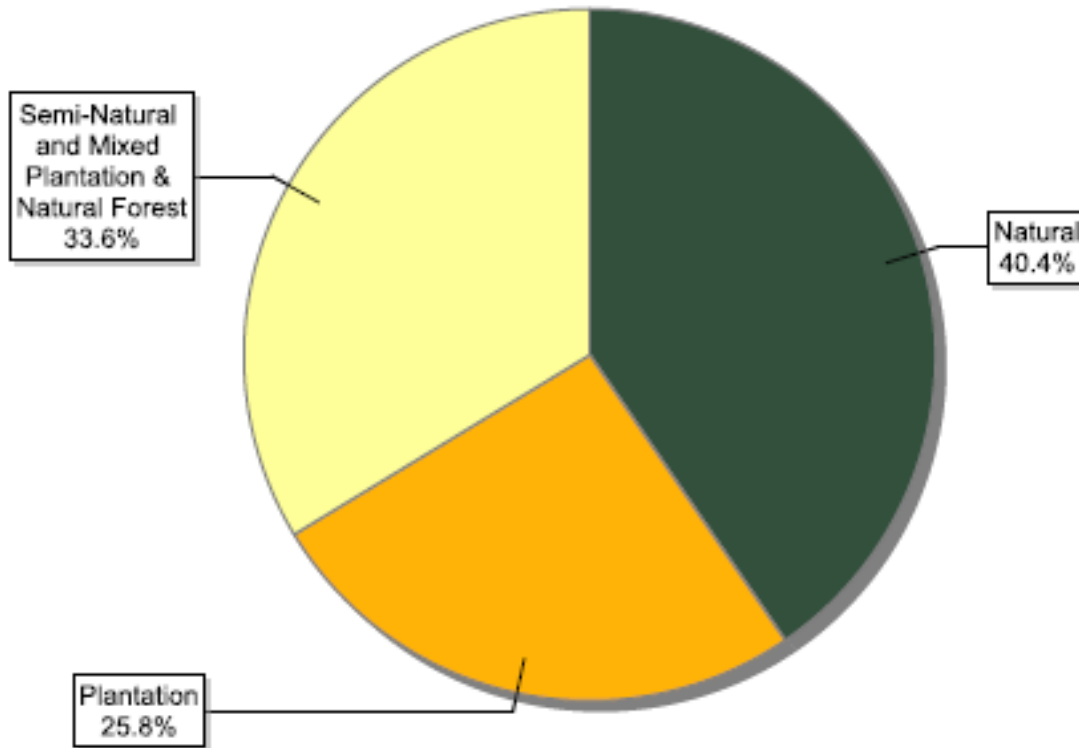

FSC certificates by forest type: number of certificates globally

Information as of 15/10/2013	Number of certificates
Natural	497
Plantation	318
Semi-Natural and Mixed Plantation & Natural Forest	414
Total	1229