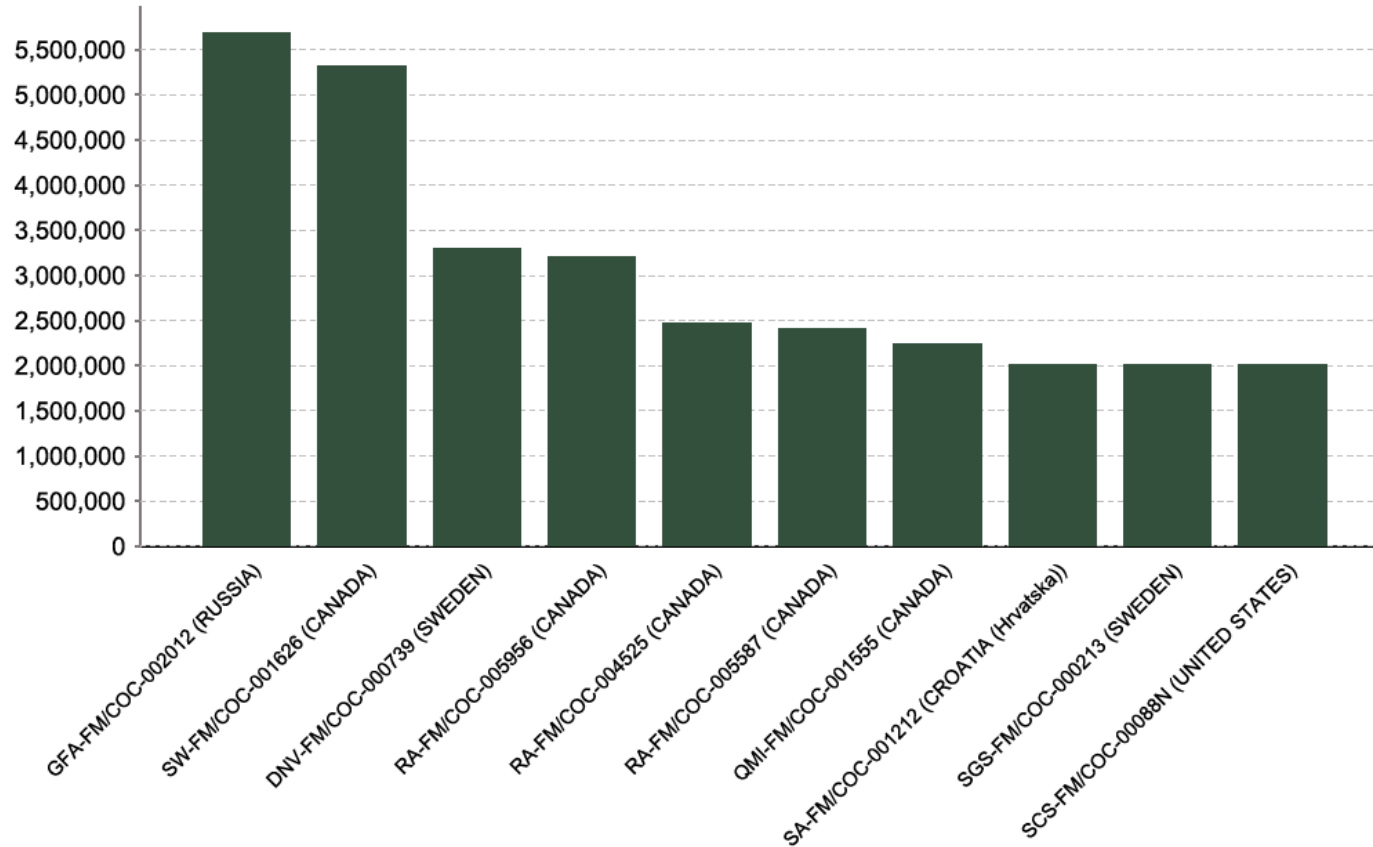

Ten largest FSC certificates