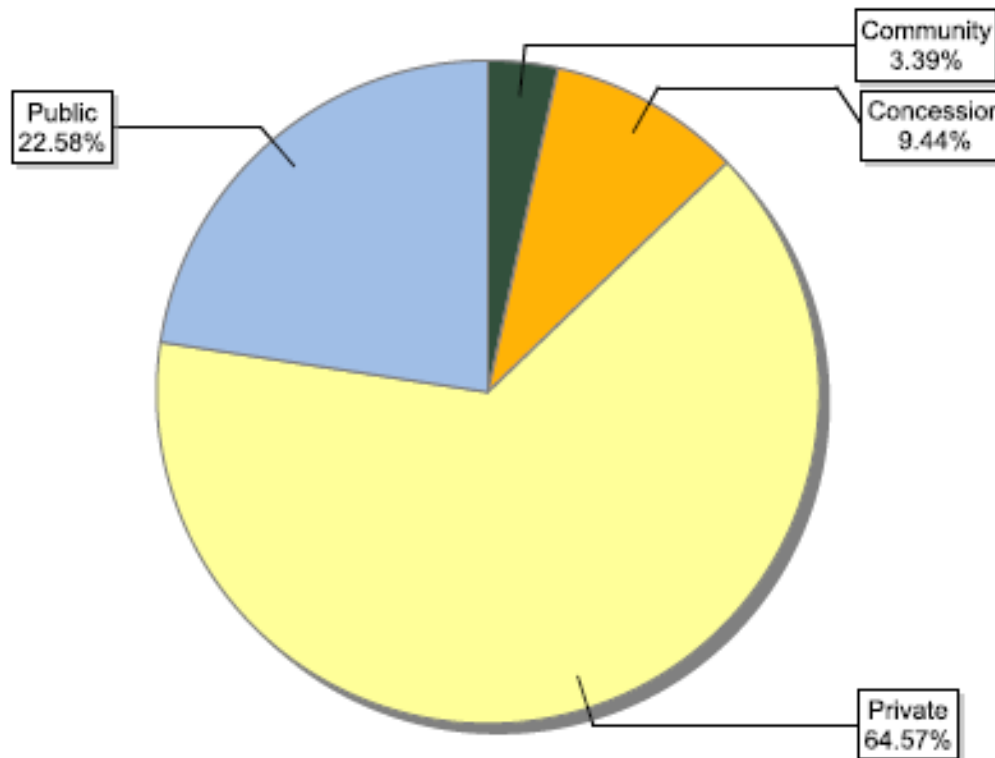

FSC certificates by tenure management: global certified area

Information as of 15/10/2013	Forest area (million ha)
Community	6.12
Concession	17.05
Private	116.59
Public	40.77
Total	180.54