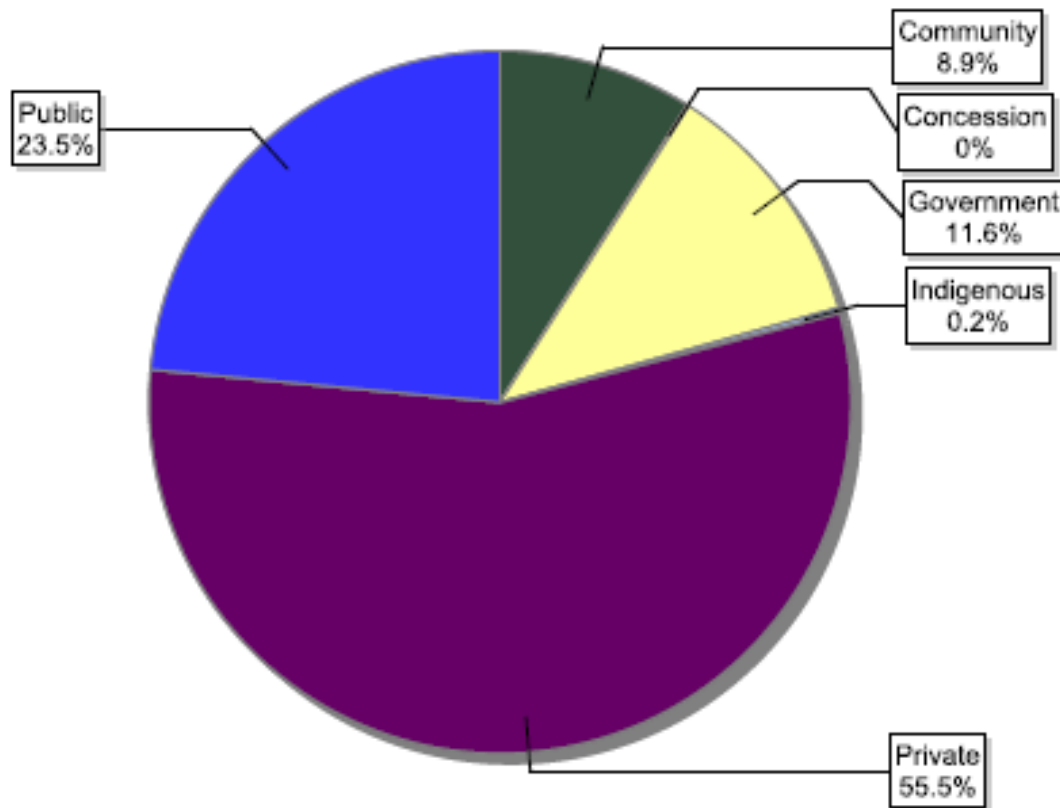

FSC certificates by tenure ownership: number of certificates globally

Information as of 15/10/2013	Number of Certificates
Community	110
Concession	1
Government	143
Indigenous	3
Private	683
Public	289
Total	1229