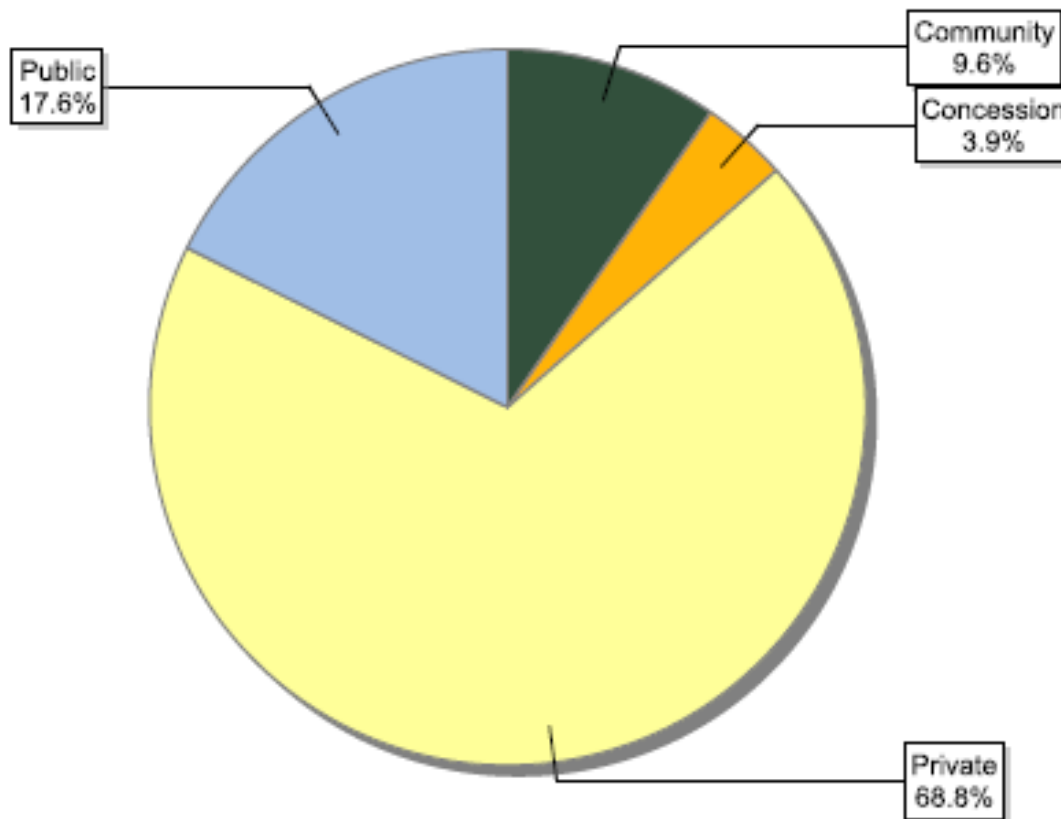

FSC certificates by tenure management: number of certificates globally

Information as of 15/10/2013	Number of Certificates
Community	118
Concession	48
Private	846
Public	217
Total	1229