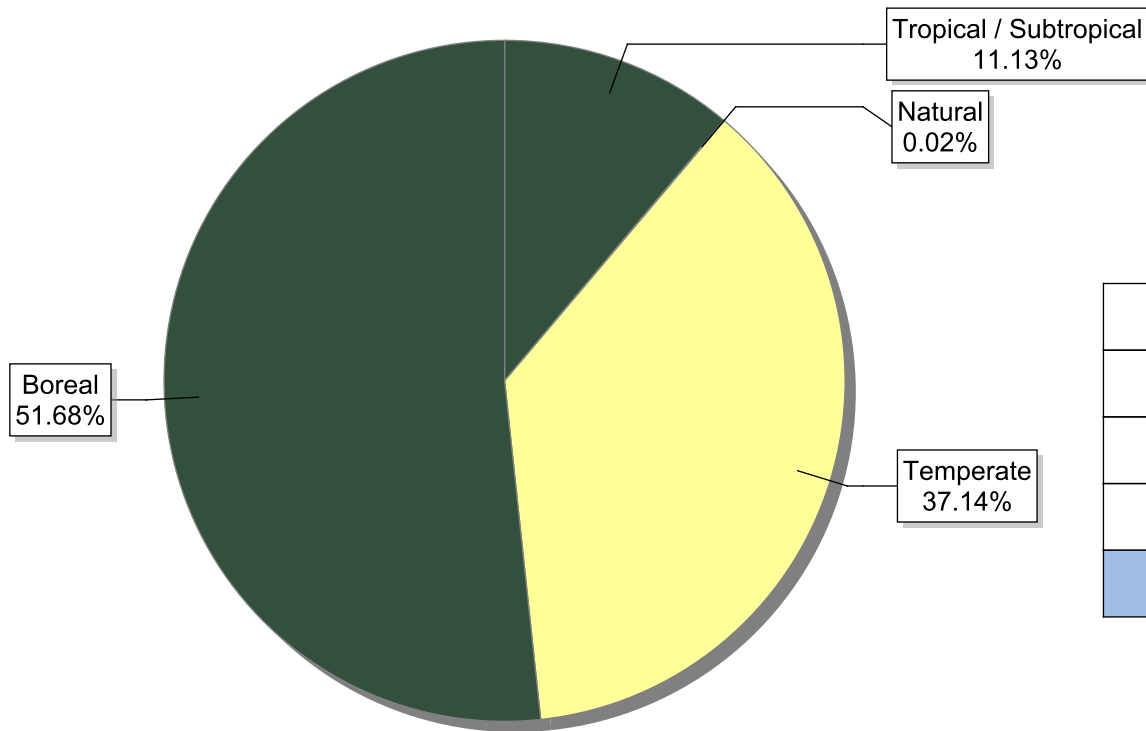

FSC certificates by biomes: global certified area

Information as of 03/07/2015	Forest area (million ha)
Boreal	94.12
Natural	0.05
Temperate	67.64
Tropical / Subtropical	20.28
Total	182.08