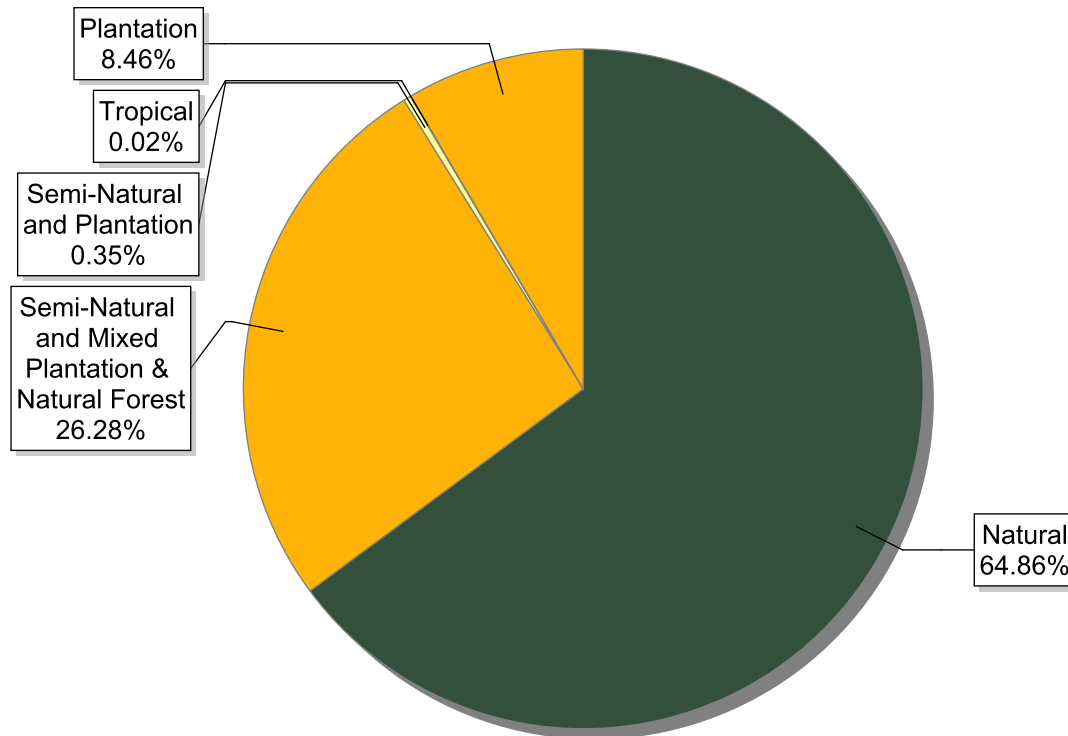

FSC certificates by forest type: global certified area

Information as of 03/07/2015	Forest area (million ha)
Natural	118.11
Plantation	15.41
Semi-Natural and Mixed Plantation & Natural Forest	47.87
Semi-Natural and Plantation	0.64
Tropical	0.05
Total	182.08