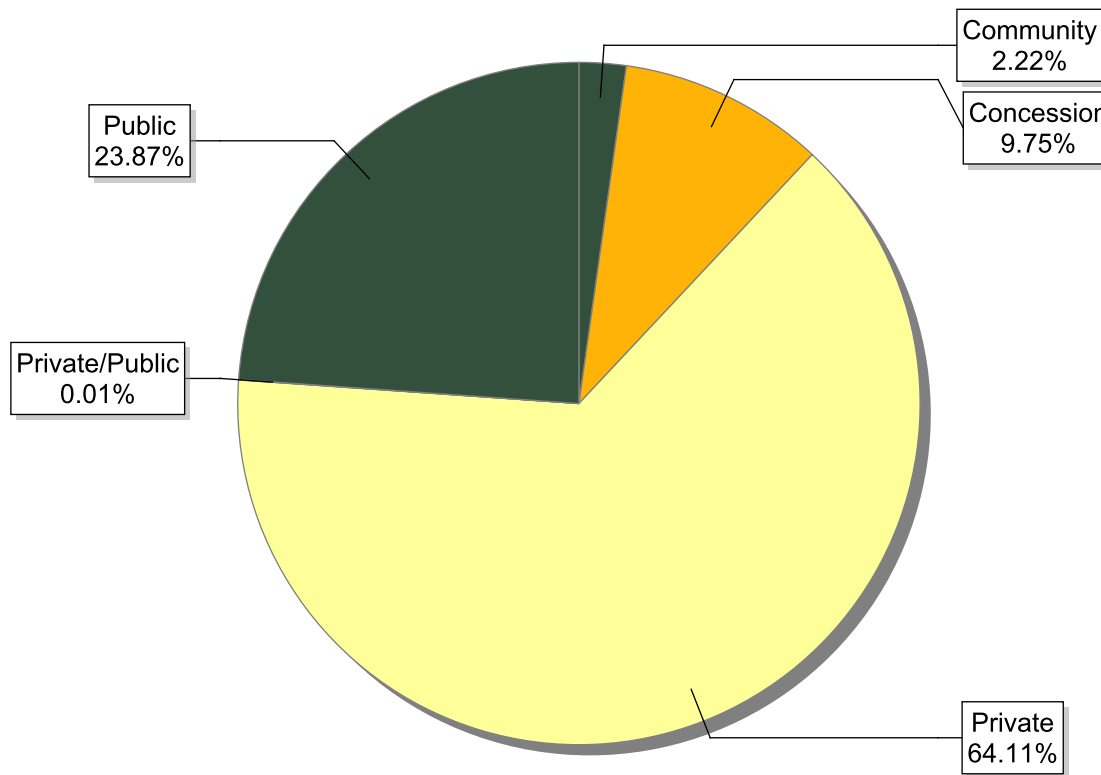

FSC certificates by tenure management: global certified area

Information as of 03/07/2015	Forest area (million ha)
Community	4.05
Concession	17.77
Private	116.75
Private/Public	0.03
Public	43.48
Total	182.08